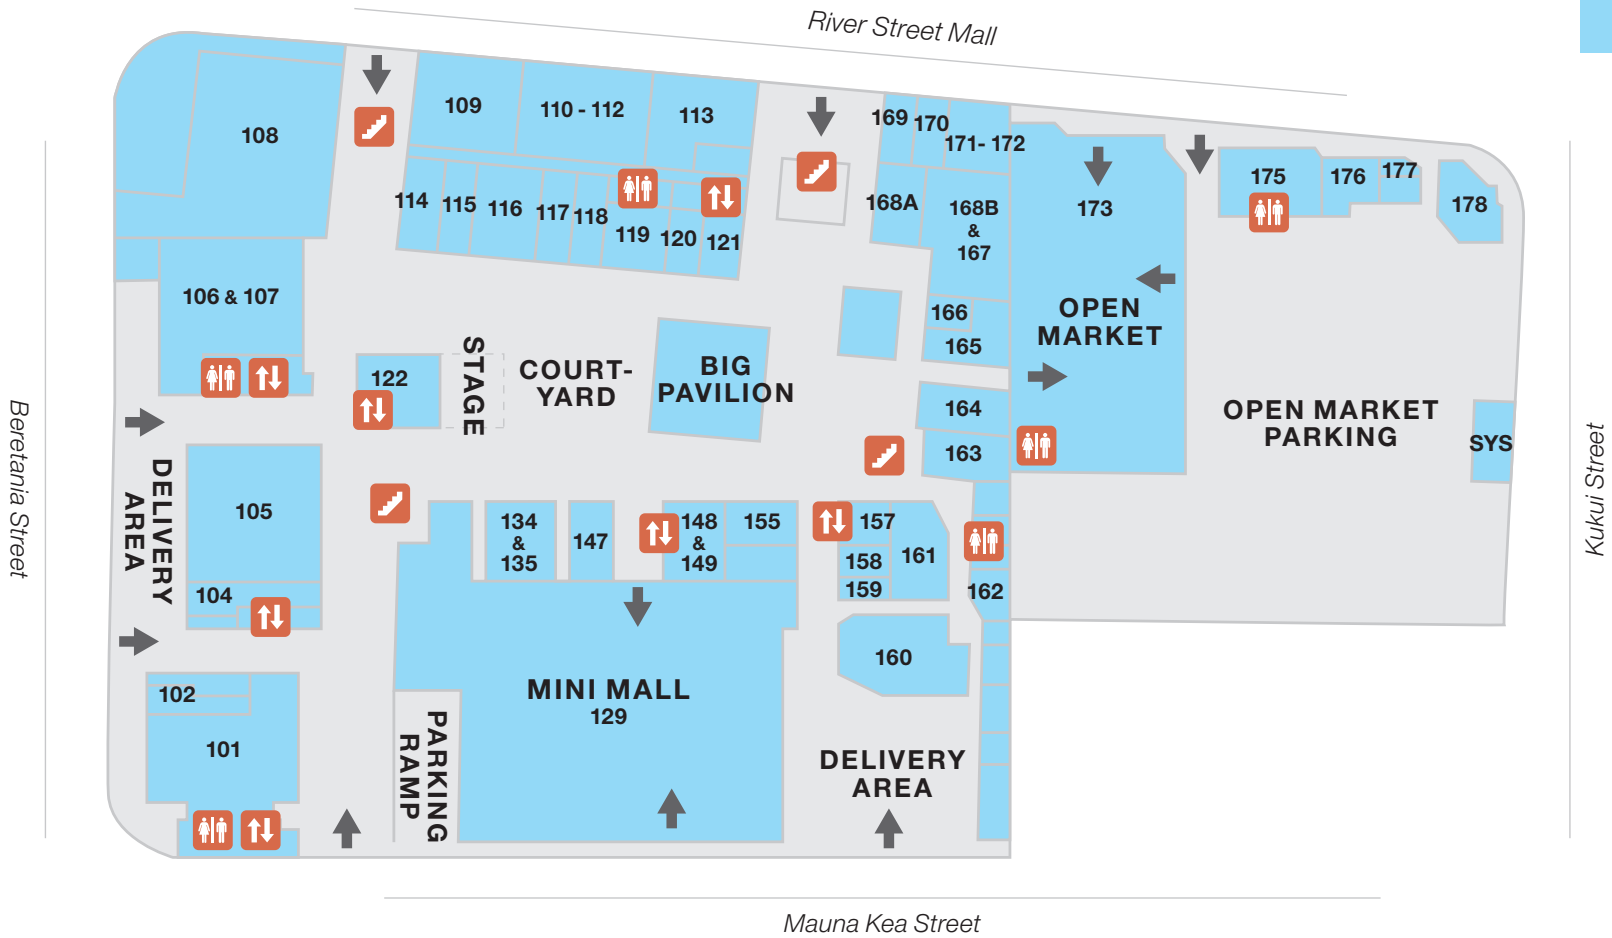

# Map & Directory

1

4

3

2

## DIRECTORY KEY

- Restroom
- Elevator
- Stairs

RESTAURANT	
101	Yee Hong Pavilion
105	Regal Bakery
106-107	Won Kee Seafood Restaurant
108	Legend Seafood Restaurant
109	Pho 88
110-112	Fook Lam Restaurant
113	Spicy Pavilion
117	Season's ice & Eatery
129-31	Pho Huong Lan Restaurant
167-168B	Tai Pan Dim Sum
169	Revive Cafe
170	Lee Ho Fook Restaurant
171-172	Hong Kong Noodle House
173-6	Heaven Chinese Noodle & BBQ
173-9	Old K.C. Kitchen
175	Royal Kitchen
176	Kent's Drive In
178	Kukui Café
SHOPS	
116A	Mei's Kitchen Equipment

SHOPS (CONTINUED)	
119	Bin Ching Jade Center
121	William's Jewelry
129-1	U.S. China Essence
129-2	National TV & Video
129-12	3 Arts Studio
129-32	Chinatown Liquors Inc.
129-36	Cookies Fine Jewelry
134-135	S 7 Fashion Studio
159	Me Ke Aloha Hawaiian Jewelry
165	Wing Hop Hing
173-1	Welcome Market
173-4	Choi's Fish Market
173-14&15	Yuan's Market
173-16	Dae Han Market
MEDICAL	
104	Jack Jie Zhou, M.D.
115	Tak Wah Tong
148-149	Wellness Pharmacy
157	Sunrider Independent Distributor
158	Ji Shi Tong