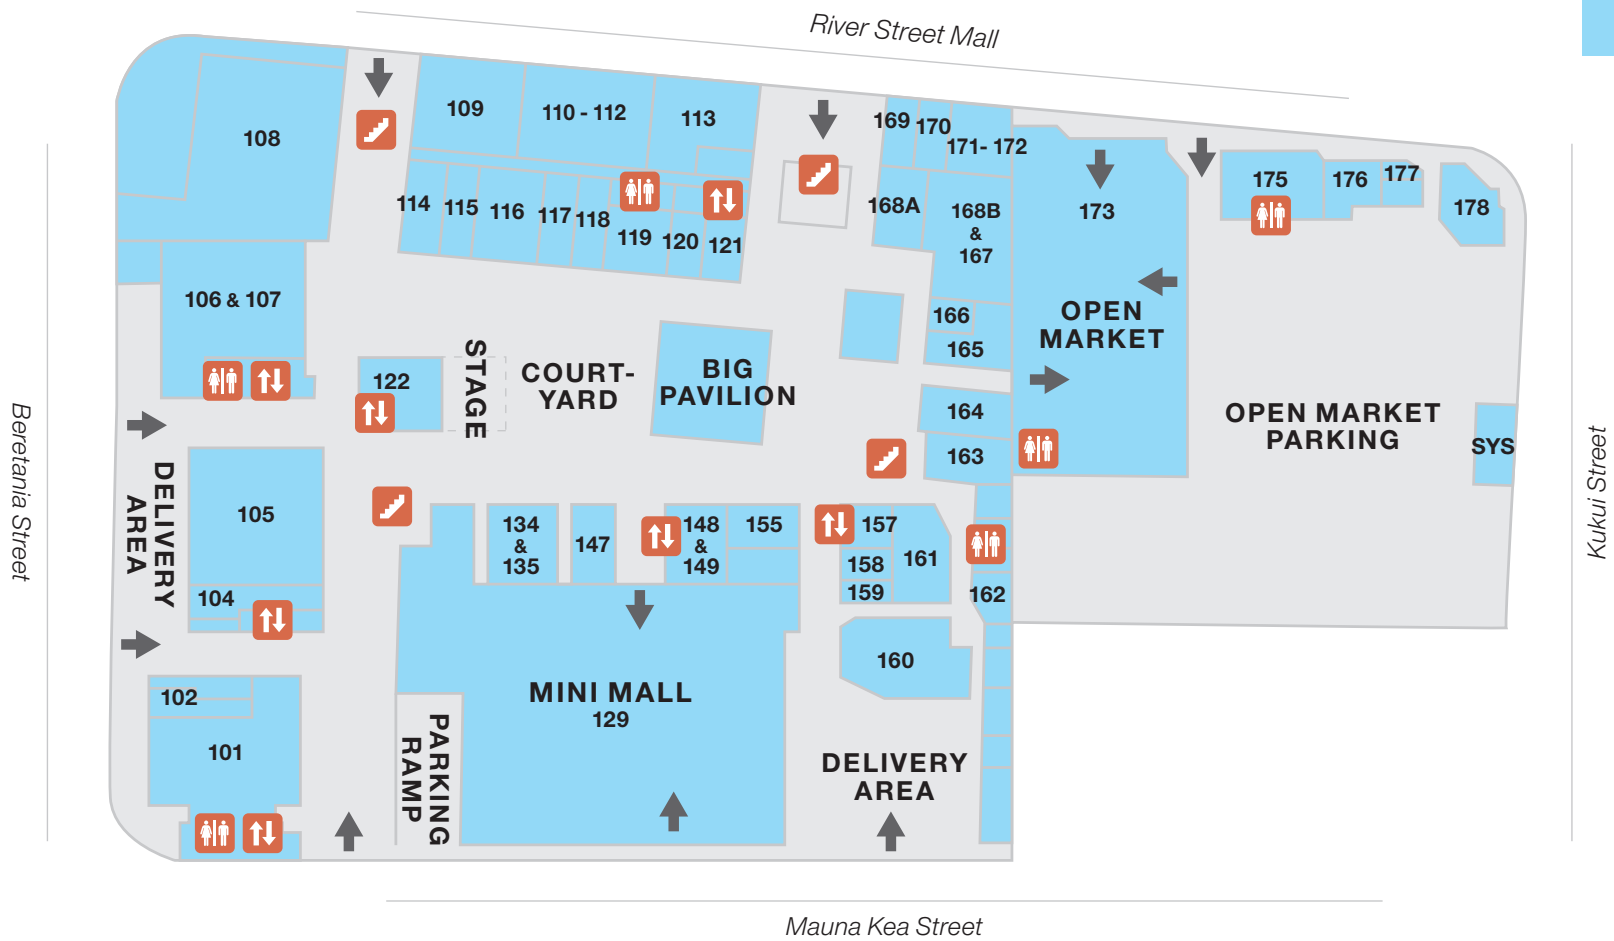

# Map & Directory

1

4

3

2

**DIRECTORY KEY**

- Restroom
- Elevator
- Stairs

RESTAURANT	
105	Regal Bakery
108	Legend Seafood Restaurant
110-112	Fook Lam Restaurant
113	Sandy's Cafe
117	Season's ice & Eatery
129-31	Pho Huong Lan Restaurant
167-168B	Tai Pan Dim Sum
169	Revive Cafe
170	Lee Ho Fook Restaurant
171-172	Hong Kong Noodle House
173-6	Heaven Chinese Noodle & BBQ
175	Royal Kitchen
176	Kent's Drive In
178	Kukui Café

SHOPS (CONTINUED)	
116A	Mei's Kitchen Equipment
119	Bin Ching Jade Center
121	William's Jewelry
122	Kenjico
129-12	3 Arts Studio
129-32	Chinatown Liquors Inc.
129-36	Cookies Fine Jewelry
159	Me Ke Aloha Hawaiian Jewelry
173-1	Welcome Market
MEDICAL	
104	Jack Jie Zhou, M.D.
115	Tak Wah Tong
148-149	Wellness Pharmacy
157	Sunrider Independent Distributor